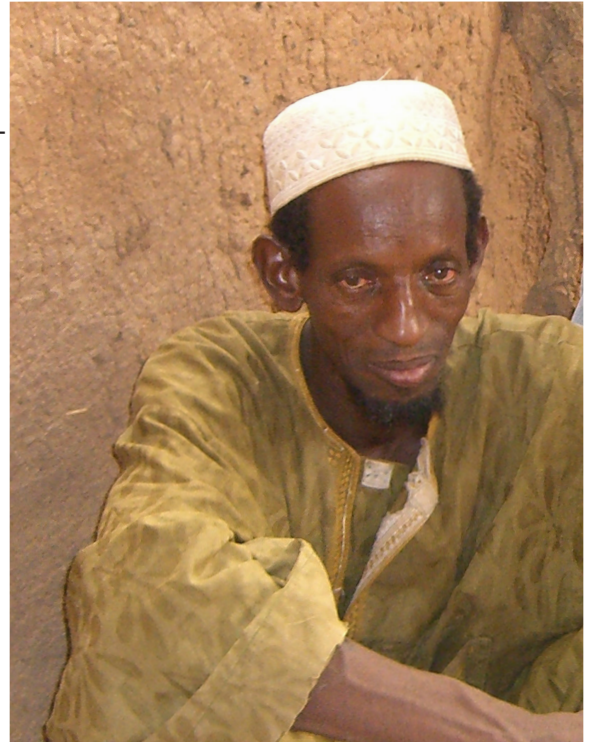

PRAY FOR THE FULBE FULA JALON OF MALI

Have you ever been in a room that is completely and totally dark and had to find your way out?

In Africa, the power goes out often and most of the time unexpectedly. You could be watching a movie with your family, brushing your teeth, taking a shower, or already in bed. It can be a bit scary at night because all of sudden the house is cast in complete darkness. When it happens at my house, everyone calls out to each other, sort of a Marco Polo situation, until we all know where the other person is and then slowly and carefully one of us tries to get to a flashlight or candle. That single light draws everyone in until we're all safely huddled around it. Suddenly, we see where we are and where we need to go.

There is an unreachable, unengaged people group called the Fulbe Fula Jalon of Mali. These Fulbe live in an area that's tricky to get to because of mountainous terrain and flooding during the rainy seasons. The Fulbe are nomadic shepherds, which means they move from place to place looking for a good place to take care of their herds. Recently, a missionary was leading a time of worship with a group of believers from a neighboring people group, and suddenly two Fula Jalon men approached the group and watched. They later talked to the missionary and it turns out that they wanted to hear the truth! They were drawn to the Light.

Pray for the Fula Jalon. Praise God that these two men heard the gospel! When an entire people group goes for so long without any access to the gospel, it's a lot like living in complete darkness your whole life. After a while, you get used to the darkness and you don't even know that light exists. But then, you see it. A flicker, a glimmer of hope, that shines all the brighter because it's been dark for so long. Pray that this flicker of light will burn brightly in the hearts of all the Fula Jalon.